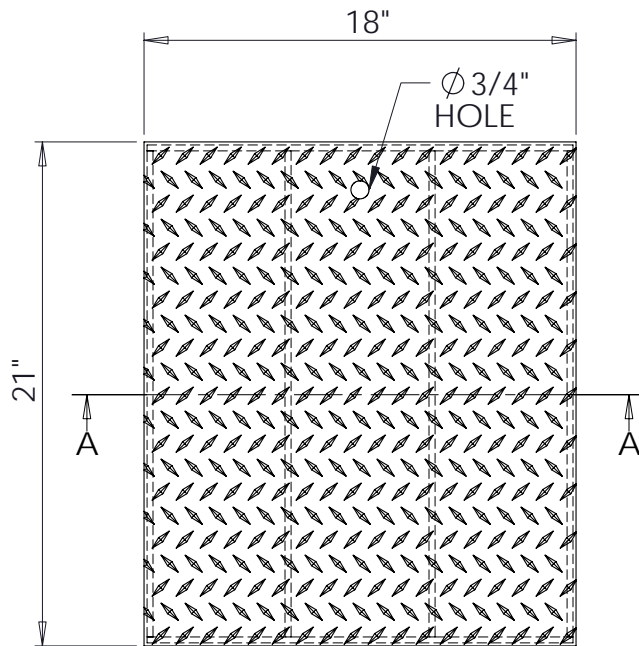

South Bay Foundry

WWW.SOUTHBAYFOUNDRY.COM

PHONE: (619) 956-2780 FAX: (619) 956-2788

E1151G

18x18 COVER

SECTION A-A

GENERAL INFORMATION

- *MATERIAL: STEEL ASTM A36
- *FINISH: HOT DIP GALVANIZED ASTM A123